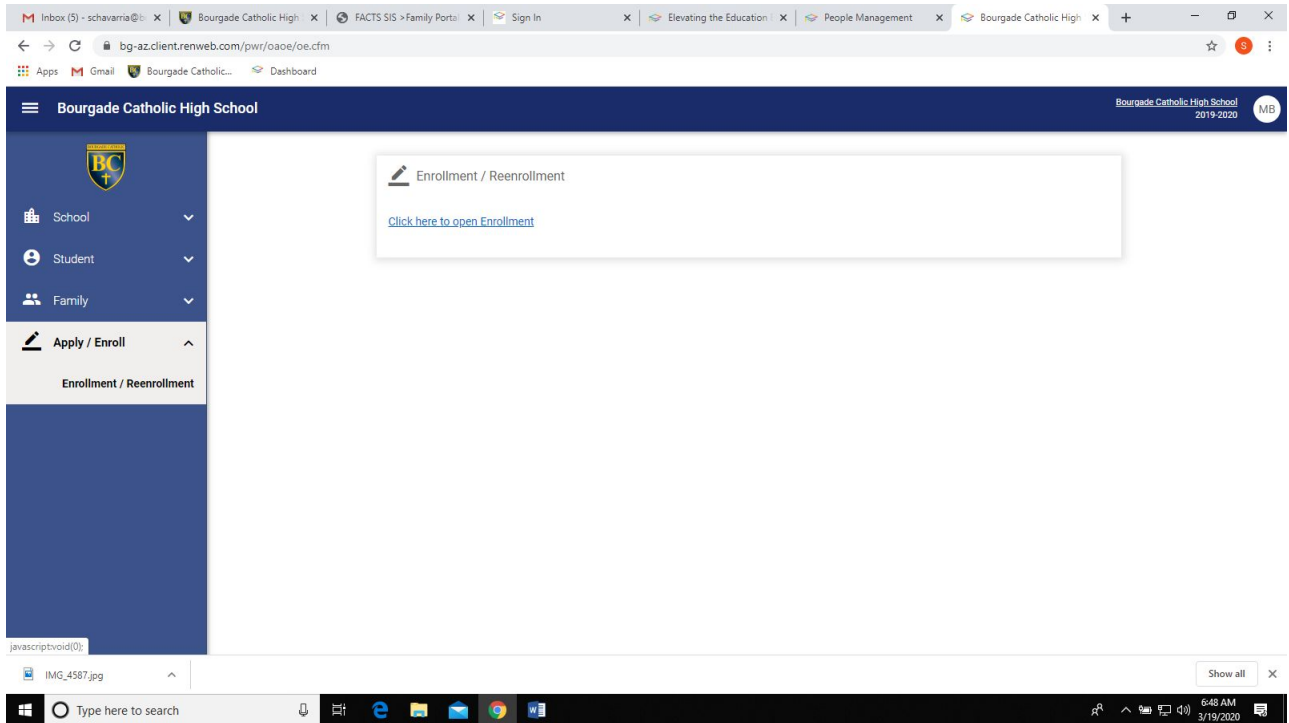

La página de vera mirarse así:

- Aga clic onde dice Apply/ Enroll (Enrollment/Reenrollment)