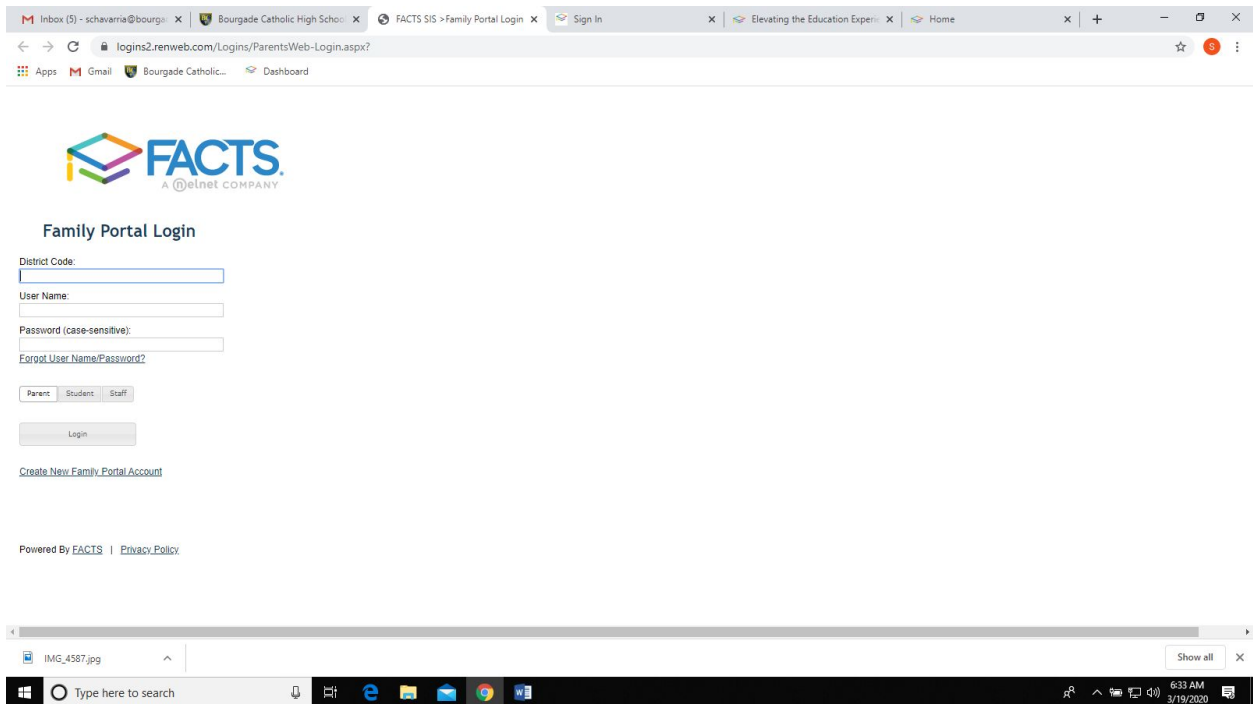

- Go to www.bourgadecatholic.org

- Scroll down a bit to the yellow tab that says Register and click on it. Screen will appear like this→

- Click on the link that says create new family portal account. Screen will appear like this