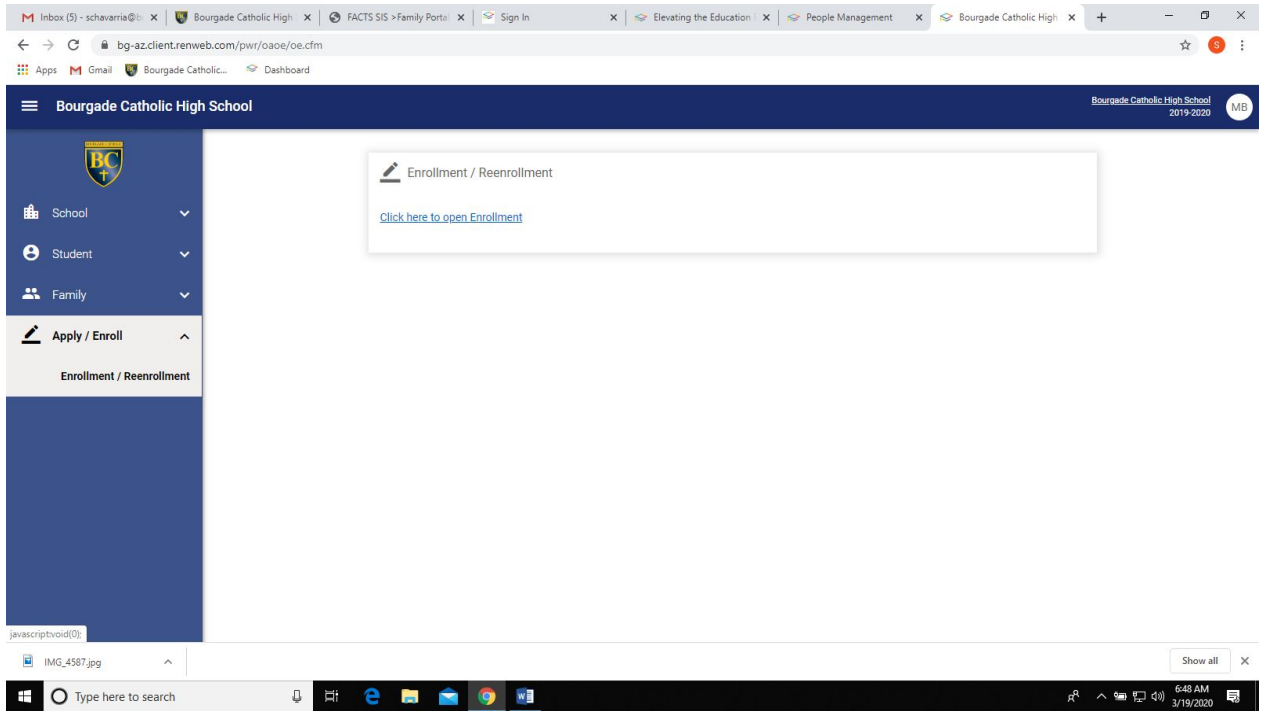

- Click on the link that says Apply Enroll. Screen will appear like this

- Click on link that says Click here to open enrollment. Screen will appear like this